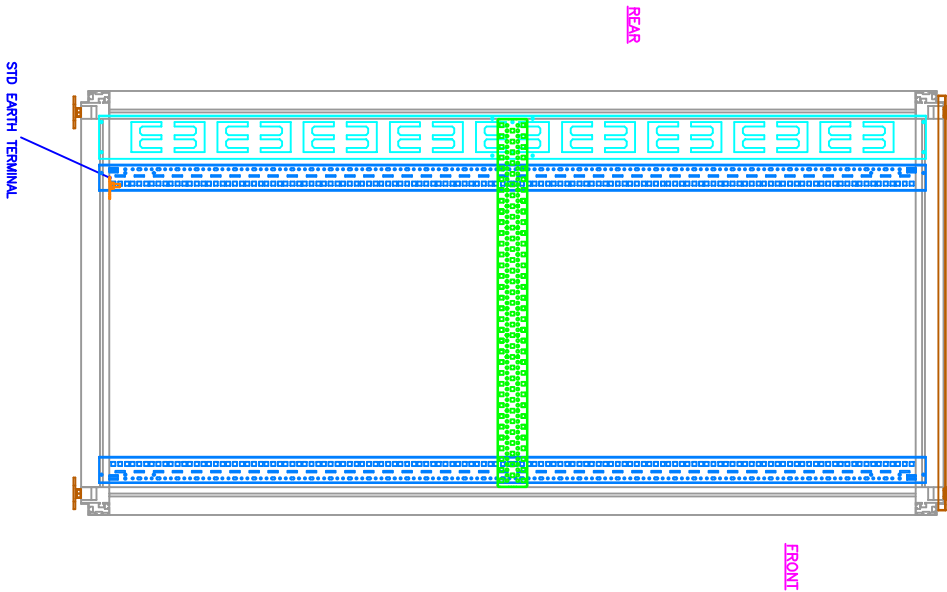

ALL INFORMATION SHOWN ON THIS SHEET IS THE PROPERTY OF KNUFF LTD. WRITTEN PERMISSION MUST BE OBTAINED FROM KNUFF LTD BEFORE BEING REPRODUCED OR PASSED TO A THIRD PARTY.

SECTION A-A THROUGH RACK SHOWING RHS - Less Doors

FRONT VIEW - Less Doors

SECTION B-B THROUGH RACK SHOWING LHS - Less Doors

MESH DOORS 77% O.A. FRONT & REAR - NOT SHOWN

REAR

SERVER CABINET

DO NOT SCALE

DRAWN BY CDB

42U x 600w x 1000 Rack
STD SERVER - sh1 1 of 2