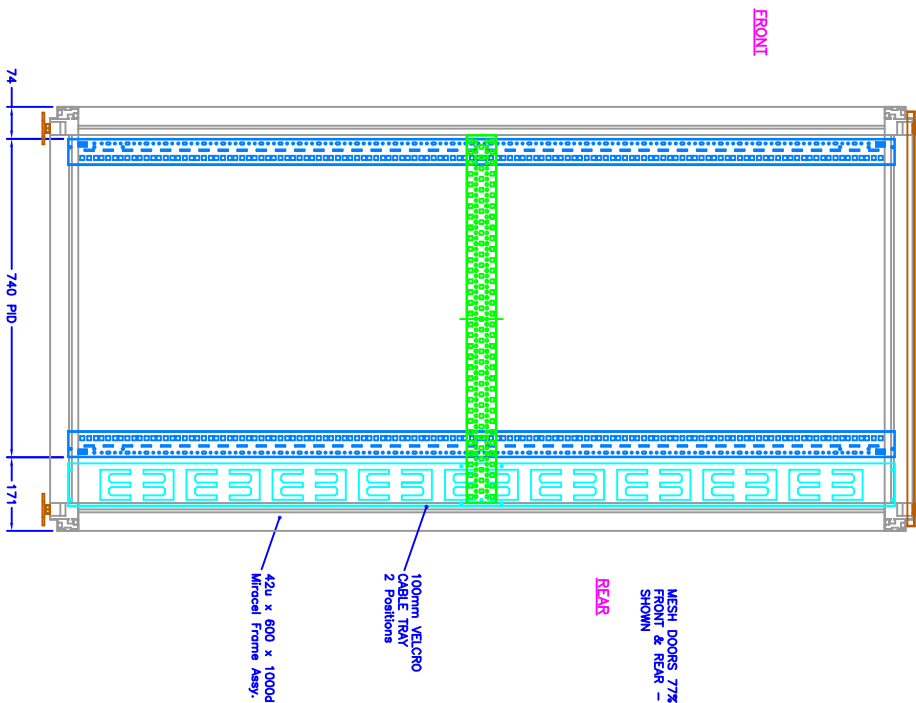

ALL INFORMATION SHOWN ON THIS SHEET IS THE PROPERTY OF KNUFF LTD. WRITTEN PERMISSION MUST BE OBTAINED FROM KNUFF LTD BEFORE BEING REPRODUCED OR PASSED TO A THIRD PARTY.

SECTION A-A THROUGH RACK SHOWING RHS - Less Doors

FRONT VIEW - Less Doors

SECTION B-B THROUGH RACK SHOWING LHS - Less Doors

MESH DOORS 77% O.A. FRONT & REAR - NOT SHOWN

REAR

SERVER CABINET

DO NOT SCALE

DRAWN BY CDB

42U x 600w x 1000 Rack
STD SERVER - sh1 1 of 2