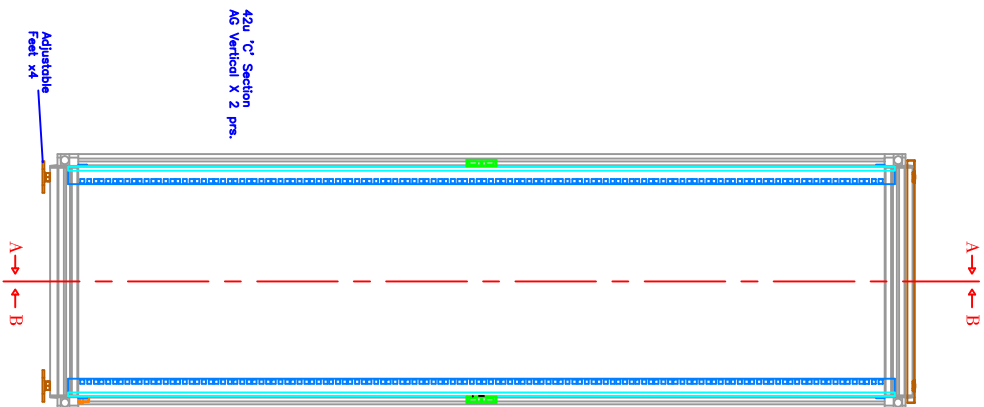

ALL INFORMATION SHOWN ON THIS SHEET IS THE PROPERTY OF KNUFF LTD. WRITTEN PERMISSION MUST BE OBTAINED FROM KNUFF LTD BEFORE BEING REPRODUCED OR PASSED TO A THIRD PARTY.

SECTION A-A THROUGH RACK SHOWING RHS - Less Doors

FRONT VIEW - Less Doors

SECTION B-B THROUGH RACK SHOWING LHS - Less Doors

MESH DOORS 77% O.A. FRONT & REAR - NOT SHOWN

REAR

SERVER CABINET

DO NOT SCALE

DRAWN BY CDB

42U x 600w x 1000 Rack
STD SERVER - sh1 1 of 2